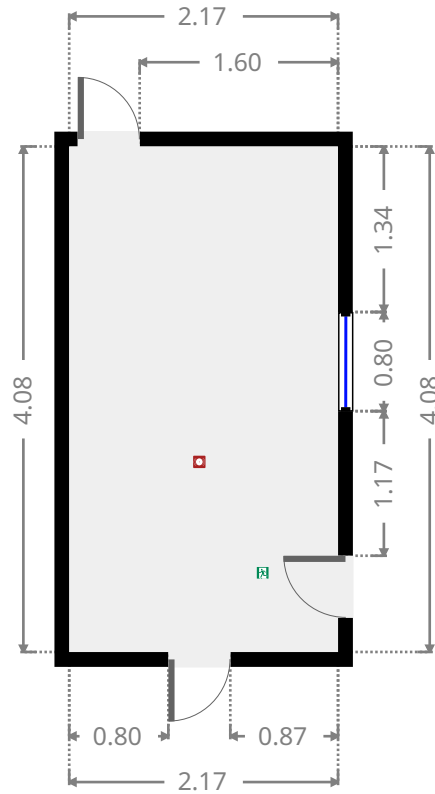

## Bedroom

Width: 3.10 m  
Length: 4.13 m  
Area: 12.80 m<sup>2</sup>  
Perimeter: 14.46 m

## Living Room

Width: 0.21 m  
Length: 4.12 m  
Area: 0.85 m<sup>2</sup>  
Perimeter: 8.65 m

THIS FLOORPLAN IS PROVIDED WITHOUT WARRANTY OF ANY KIND. SENSOPIA DISCLAIMS ANY WARRANTY INCLUDING, WITHOUT LIMITATION, SATISFACTORY QUALITY OR ACCURACY OF DIMENSIONS.

## Kitchen

Width: 2.17 m  
Length: 4.08 m  
Area: 8.85 m<sup>2</sup>  
Perimeter: 12.50 m

## Bedroom

Width: 1.57 m  
Length: 2.30 m  
Area: 3.61 m<sup>2</sup>  
Perimeter: 7.73 m