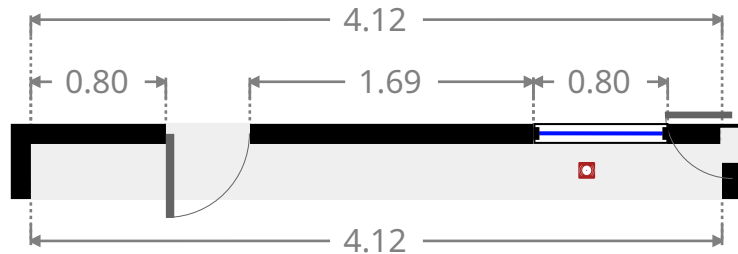

## Bedroom

Width: 3.10 m  
Length: 4.13 m  
Area: 12.80 m<sup>2</sup>  
Perimeter: 14.46 m

## Living Room

Width: 0.21 m  
Length: 4.12 m  
Area: 0.85 m<sup>2</sup>  
Perimeter: 8.65 m

THIS FLOORPLAN IS PROVIDED WITHOUT WARRANTY OF ANY KIND. SENSOPIA DISCLAIMS ANY WARRANTY INCLUDING, WITHOUT LIMITATION, SATISFACTORY QUALITY OR ACCURACY OF DIMENSIONS.