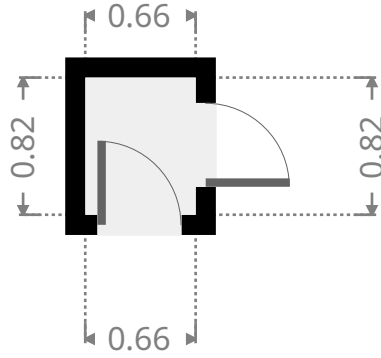

## Bedroom

Width: 3.10 m  
Length: 4.13 m  
Area: 12.80 m<sup>2</sup>  
Perimeter: 14.46 m

## Bedroom

Width: 1.57 m  
Length: 2.30 m  
Area: 3.61 m<sup>2</sup>  
Perimeter: 7.73 m

## Bathroom

Width: 1.40 m  
Length: 2.03 m  
Area: 2.85 m<sup>2</sup>  
Perimeter: 6.86 m

THIS FLOORPLAN IS PROVIDED WITHOUT WARRANTY OF ANY KIND. SENSOPIA DISCLAIMS ANY WARRANTY INCLUDING, WITHOUT LIMITATION, SATISFACTORY QUALITY OR ACCURACY OF DIMENSIONS.

## Stairway

Width:	0.66 m
Length:	0.82 m
Area	0.54 m <sup>2</sup>
Perimeter	2.95 m