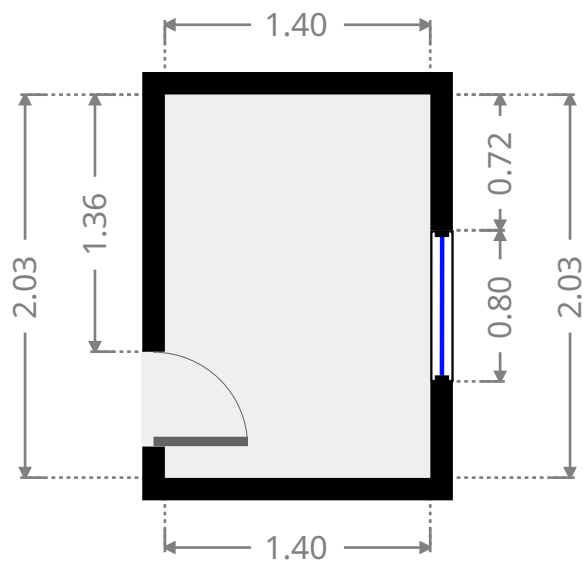

## Kitchen

Width: 2.17 m  
Length: 4.08 m  
Area: 8.85 m<sup>2</sup>  
Perimeter: 12.50 m

## Hallway

Width: 1.57 m  
Length: 4.19 m  
Area: 4.27 m<sup>2</sup>  
Perimeter: 11.52 m

THIS FLOORPLAN IS PROVIDED WITHOUT WARRANTY OF ANY KIND. SENSOPIA DISCLAIMS ANY WARRANTY INCLUDING, WITHOUT LIMITATION, SATISFACTORY QUALITY OR ACCURACY OF DIMENSIONS.

## Bedroom

Width: 1.57 m  
Length: 2.30 m  
Area: 3.61 m<sup>2</sup>  
Perimeter: 7.73 m

## Bathroom

Width: 1.40 m  
Length: 2.03 m  
Area: 2.85 m<sup>2</sup>  
Perimeter: 6.86 m

THIS FLOORPLAN IS PROVIDED WITHOUT WARRANTY OF ANY KIND. SENSOPIA DISCLAIMS ANY WARRANTY INCLUDING, WITHOUT LIMITATION, SATISFACTORY QUALITY OR ACCURACY OF DIMENSIONS.