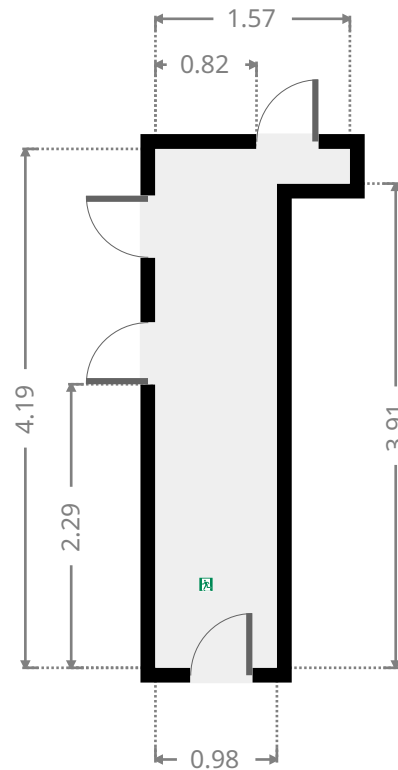

## Bedroom

Width: 3.10 m  
Length: 4.13 m  
Area: 12.80 m<sup>2</sup>  
Perimeter: 14.46 m

## Living Room

Width: 0.21 m  
Length: 4.12 m  
Area: 0.85 m<sup>2</sup>  
Perimeter: 8.65 m

THIS FLOORPLAN IS PROVIDED WITHOUT WARRANTY OF ANY KIND. SENSOPIA DISCLAIMS ANY WARRANTY INCLUDING, WITHOUT LIMITATION, SATISFACTORY QUALITY OR ACCURACY OF DIMENSIONS.

## Kitchen

Width: 2.17 m  
Length: 4.08 m  
Area: 8.85 m<sup>2</sup>  
Perimeter: 12.50 m

## Hallway

Width: 1.57 m  
Length: 4.19 m  
Area: 4.27 m<sup>2</sup>  
Perimeter: 11.52 m

THIS FLOORPLAN IS PROVIDED WITHOUT WARRANTY OF ANY KIND. SENSOPIA DISCLAIMS ANY WARRANTY INCLUDING, WITHOUT LIMITATION, SATISFACTORY QUALITY OR ACCURACY OF DIMENSIONS.