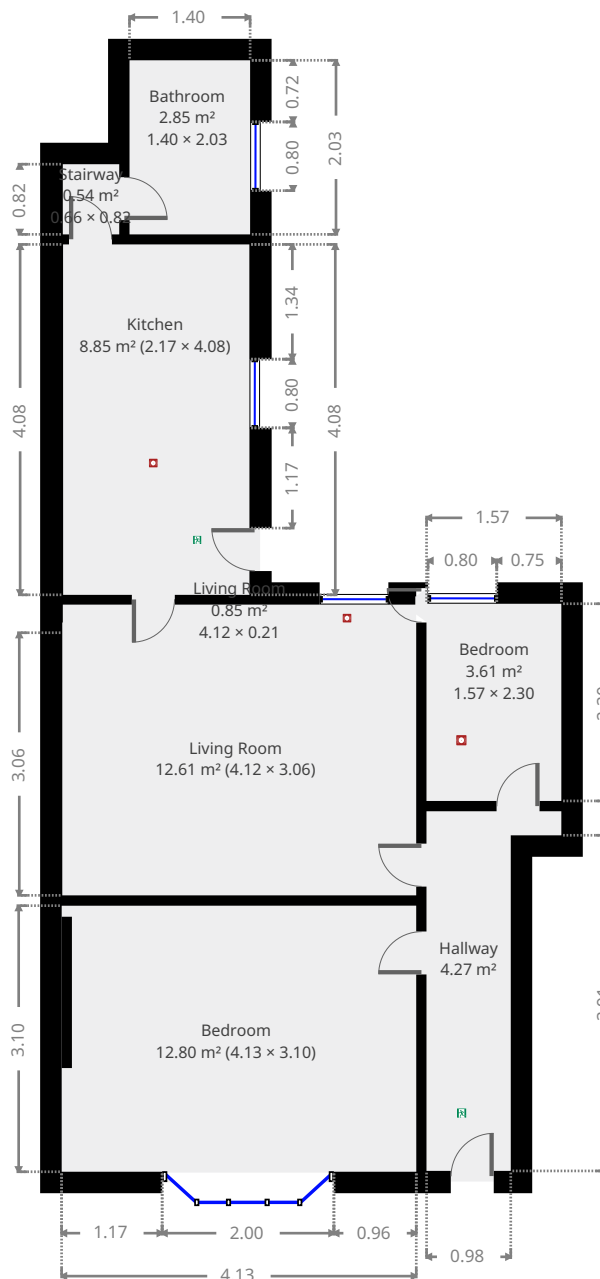

THIS FLOORPLAN IS PROVIDED WITHOUT WARRANTY OF ANY KIND. SENSOPIA DISCLAIMS ANY WARRANTY INCLUDING, WITHOUT LIMITATION, SATISFACTORY QUALITY OR ACCURACY OF DIMENSIONS.