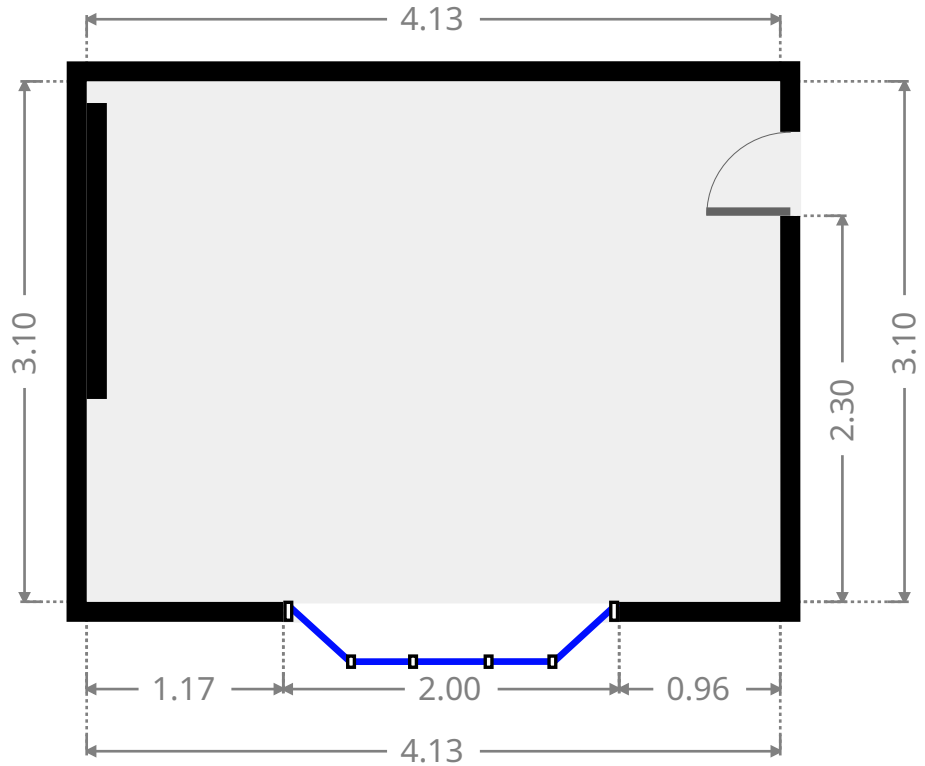

## Ground Floor

THIS FLOORPLAN IS PROVIDED WITHOUT WARRANTY OF ANY KIND. SENSOPIA DISCLAIMS ANY WARRANTY INCLUDING, WITHOUT LIMITATION, SATISFACTORY QUALITY OR ACCURACY OF DIMENSIONS.

## Bedroom

Width: 3.10 m  
Length: 4.13 m  
Area: 12.80 m<sup>2</sup>  
Perimeter: 14.46 m

## Living Room

Width: 0.21 m  
Length: 4.12 m  
Area: 0.85 m<sup>2</sup>  
Perimeter: 8.65 m

THIS FLOORPLAN IS PROVIDED WITHOUT WARRANTY OF ANY KIND. SENSOPIA DISCLAIMS ANY WARRANTY INCLUDING, WITHOUT LIMITATION, SATISFACTORY QUALITY OR ACCURACY OF DIMENSIONS.

## Kitchen

Width: 2.17 m  
Length: 4.08 m  
Area: 8.85 m<sup>2</sup>  
Perimeter: 12.50 m