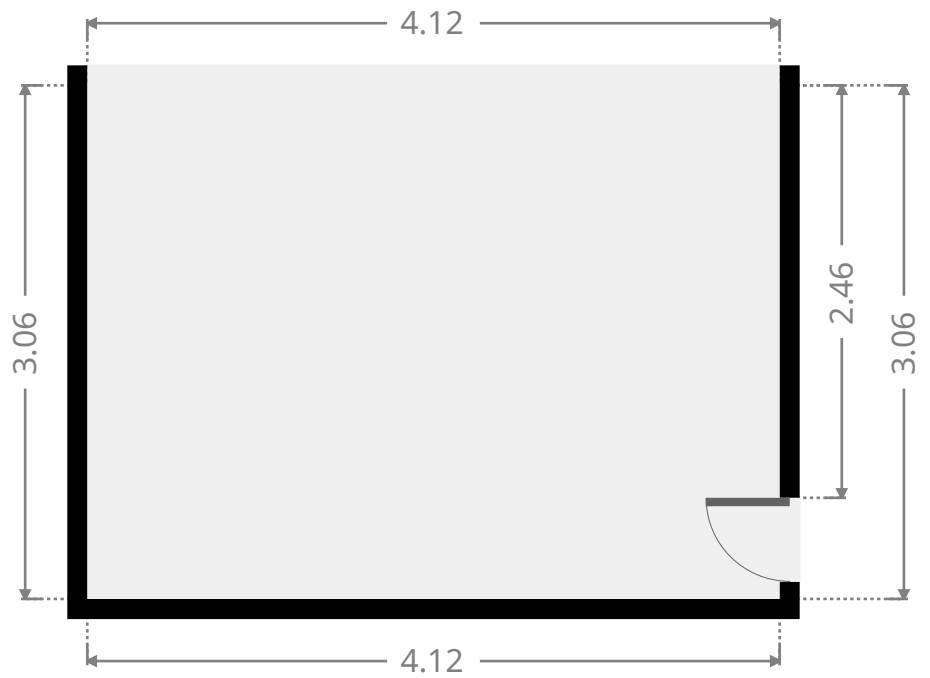

## Bedroom

Width: 1.57 m  
Length: 2.30 m  
Area: 3.61 m<sup>2</sup>  
Perimeter: 7.73 m

## Bathroom

Width: 1.40 m  
Length: 2.03 m  
Area: 2.85 m<sup>2</sup>  
Perimeter: 6.86 m

THIS FLOORPLAN IS PROVIDED WITHOUT WARRANTY OF ANY KIND. SENSOPIA DISCLAIMS ANY WARRANTY INCLUDING, WITHOUT LIMITATION, SATISFACTORY QUALITY OR ACCURACY OF DIMENSIONS.

## Stairway

Width:	0.66 m
Length:	0.82 m
Area	0.54 m <sup>2</sup>
Perimeter	2.95 m

## Living Room

Width:	3.06 m
Length:	4.12 m
Area	12.61 m <sup>2</sup>
Perimeter	14.36 m

THIS FLOORPLAN IS PROVIDED WITHOUT WARRANTY OF ANY KIND. SENSOPIA DISCLAIMS ANY WARRANTY INCLUDING, WITHOUT LIMITATION, SATISFACTORY QUALITY OR ACCURACY OF DIMENSIONS.