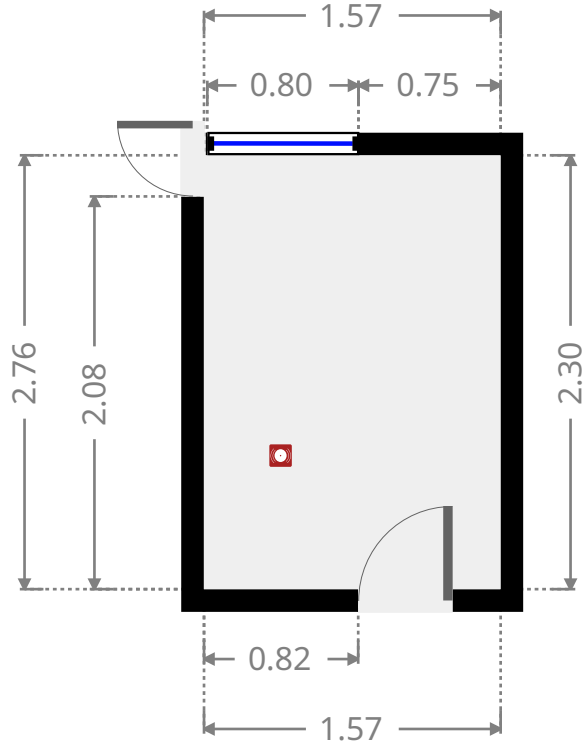

## Kitchen

Width: 2.17 m  
Length: 4.08 m  
Area: 8.85 m<sup>2</sup>  
Perimeter: 12.50 m

## Hallway

Width: 1.57 m  
Length: 4.19 m  
Area: 4.27 m<sup>2</sup>  
Perimeter: 11.52 m

THIS FLOORPLAN IS PROVIDED WITHOUT WARRANTY OF ANY KIND. SENSOPIA DISCLAIMS ANY WARRANTY INCLUDING, WITHOUT LIMITATION, SATISFACTORY QUALITY OR ACCURACY OF DIMENSIONS.

## Bedroom

Width: 1.57 m  
Length: 2.30 m  
Area: 3.61 m<sup>2</sup>  
Perimeter: 7.73 m

## Bathroom

Width: 1.40 m  
Length: 2.03 m  
Area: 2.85 m<sup>2</sup>  
Perimeter: 6.86 m

THIS FLOORPLAN IS PROVIDED WITHOUT WARRANTY OF ANY KIND. SENSOPIA DISCLAIMS ANY WARRANTY INCLUDING, WITHOUT LIMITATION, SATISFACTORY QUALITY OR ACCURACY OF DIMENSIONS.